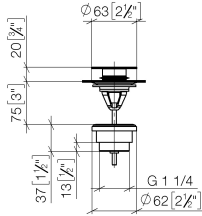

Basin Waste with push fastening 1 1/4" - Durabronz (23kt Gold)

IMO

10 125 970

Fits: IMO, LULU, MADISON, MEM, TARA,
CL.1, LISSÉ, VAIA, META, CYO

	Durabronz (23kt Gold)	10 125 970-09
	Chrome	10 125 970-00
	Brushed Platinum	10 125 970-06
	Platinum	10 125 970-08
	Dark Chrome	10 125 970-19
	Light Gold	10 125 970-26
	Brushed Light Gold	10 125 970-27
	Brushed Durabronz (23kt Gold)	10 125 970-28
	Matte Black	10 125 970-33
	Platinum / Brushed Platinum	10 125 970-36
	Durabronz / Brushed Durabronz (23kt Gold)	10 125 970-38
	Brushed Bronze	10 125 970-42
	Brushed Champagne (22kt Gold)	10 125 970-46
	Champagne (22kt Gold)	10 125 970-47
	Brushed Chrome	10 125 970-93
	Brushed Dark Platinum	10 125 970-99

Basin Waste with push fastening 1 1/4" - Durabronze (23kt Gold)

IMO

10 125 970

Only suitable for basins with an overflow.

10 125 970

mm [inches]

10 125 970

Parts for other finishes can be found here: [Chrome](#)

Spare parts list

No.	Item Number	Name	Quantity used	Delivery time
1	04 31 20 096 00-09	plug	1	40
2	09 30 30 179 90	screw	1	2
3	09 11 01 038-09	cup	1	40
4	09 14 05 061 90	seal	1	2
5	09 14 03 153 90	seal	1	2
6	09 11 10 156-09	connection	1	60