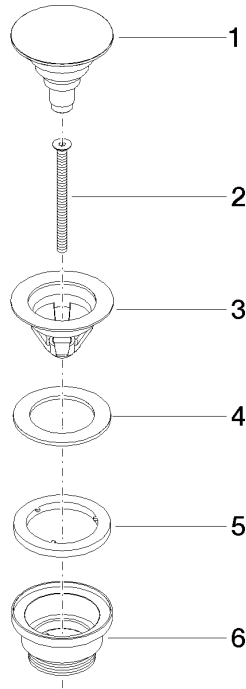

Basin Waste with push fastening 1 1/4" - Durabronz (23kt Gold)

IMO

10 125 970

Fits: IMO, LULU, MADISON, MEM, TARA,
CL.1, LISSÉ, VAIA, META, CYO

	Durabronz (23kt Gold)	10 125 970-09
	Chrome	10 125 970-00
	Brushed Platinum	10 125 970-06
	Platinum	10 125 970-08
	Dark Chrome	10 125 970-19
	Light Gold	10 125 970-26
	Brushed Light Gold	10 125 970-27
	Brushed Durabronz (23kt Gold)	10 125 970-28
	Matte Black	10 125 970-33
	Platinum / Brushed Platinum	10 125 970-36
	Durabronz / Brushed Durabronz (23kt Gold)	10 125 970-38
	Brushed Bronze	10 125 970-42
	Brushed Champagne (22kt Gold)	10 125 970-46
	Champagne (22kt Gold)	10 125 970-47
	Brushed Chrome	10 125 970-93
	Brushed Dark Platinum	10 125 970-99

Basin Waste with push fastening 1 1/4" - Durabronze (23kt Gold)

IMO

10 125 970

Only suitable for basins with an overflow.

10 125 970

mm [inches]

10 125 970

Parts for other finishes can be found here: [Chrome](#)

Spare parts list

No.	Item Number	Name	Quantity used	Delivery time
1	04 31 20 096 00-09	plug	1	40
2	09 30 30 179 90	screw	1	2
3	09 11 01 038-09	cup	1	40
4	09 14 05 061 90	seal	1	2
5	09 14 03 153 90	seal	1	2
6	09 11 10 156-09	connection	1	60